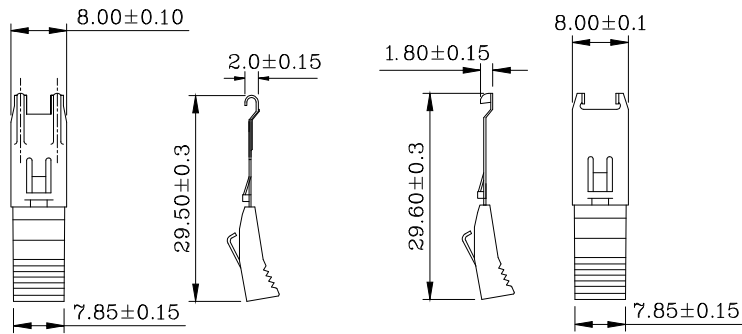

Entry Hole

Fish Hooks

Flag Hooks

Fish Hooks

Flag Hooks

• PART NO.:

B02-050NX1NX-X1

COLOR:

- 1:Black
- 2:Grey

THREADS FINISHES:

- 1:Flag hooks
- 2:Fish hooks

ENTRY HOLE SIZES:

- 9:9.0
- A:10.5

Upper cover

Lower cover

4	INNER SHELL	STEEL	PLATING: Ni
3	LATCH	STAINLESS STEEL	
2	LATCH COVER	ABS UL94V-0	COLOR: SEE PART NO.
1	HOOD	ABS UL94V-0	COLOR: SEE PART NO.
ITEM	DESC.	MATERIAL	REMARKS

△			
△			
△	2011/04/13新版发行	King Zhou	

QUALITY SYMBOLS		Tolerance		NAME:		SCSI 50P MALE塑胶组装外壳弹片式 (客户用图)		PART NO.		B02-050NX1NX-X1	
□:	☒:	x.	±0.80	REV:	A	UNIT:	mm	DRW BY	CHK BY	APP BY	DRAWING NO.
CRITICAL	MAJOR	.x	±0.50	SCALE:	N:1	DATE:	2011/04/13	JACK CHEN	DEAN FAN		B02-045
▽:	▽:	.xx	±0.30	lineconn		东莞市林诚塑胶电子有限公司		http://www.lineconn.com		TEL:0769-85181660 85181770	