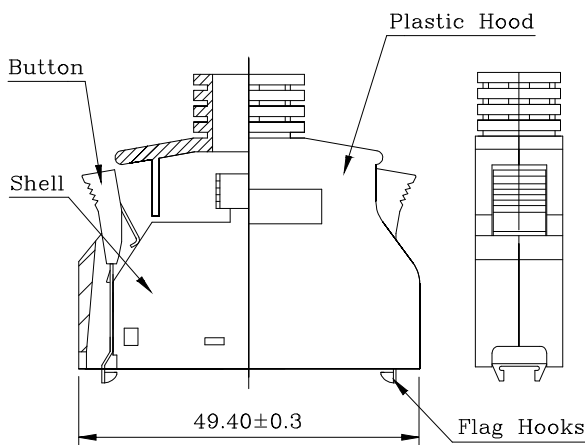

Entry Hole

Fish Hooks

Flag Hooks

Fish Hooks

Flag Hooks

• PART NO.:

B02-050NX1NX-X1

COLOR:

- 1:Black
- 2:Grey

THREADS FINISHES:

- 1:Flag hooks
- 2:Fish hooks

ENTRY HOLE SIZES:

- 9:9.0
- A:10.5

Upper cover

Lower cover

4	INNER SHELL	STEEL	PLATING: Ni
3	LATCH	STAINLESS STEEL	
2	LATCH COVER	ABS UL94V-0	COLOR: SEE PART NO.
1	HOOD	ABS UL94V-0	COLOR: SEE PART NO.
ITEM	DESC.	MATERIAL	REMARKS

△			
△			
△	2011/04/13新版发行	King Zhou	

QUALITY SYMBOLS		Tolerance		NAME:		SCSI 50P MALE塑胶组装外壳弹片式 (客户用图)		PART NO.		B02-050NX1NX-X1	
□:	☒:	x.	±0.80	REV:	A	UNIT:	mm	DRW BY	CHK BY	APP BY	DRAWING NO.
CRITICAL	MAJOR	.x	±0.50	SCALE:	N:1	DATE:	2011/04/13	JACK CHEN	DEAN FAN		B02-045
▽:	▽:	.xx	±0.30	lineconn		东莞市林诚塑胶电子有限公司		http://www.lineconn.com		TEL:0769-85181660 85181770	